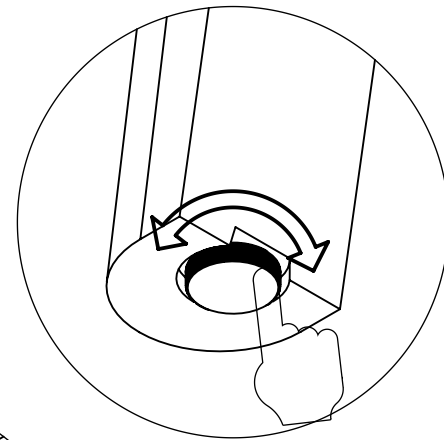

5

5

10 B

Adjust table height

+10mm

11

For cable tray assembling, look at assembling scheme provided with cable tray

WEBER
BÜRO