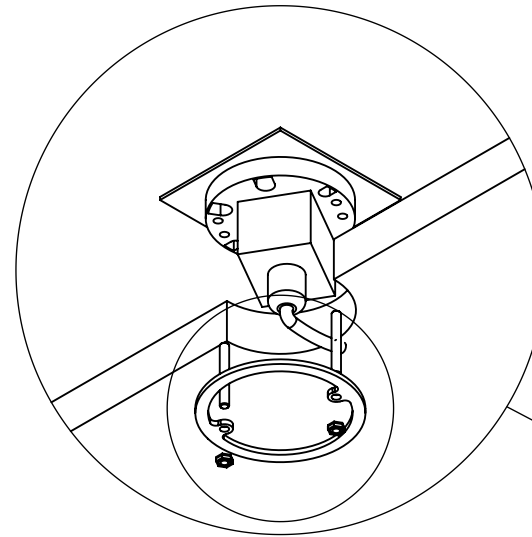

5

5

10 B

Adjust table height

+10mm

11

For cable tray assembling, look at assembling scheme provided with cable tray

WEBER
BÜRO