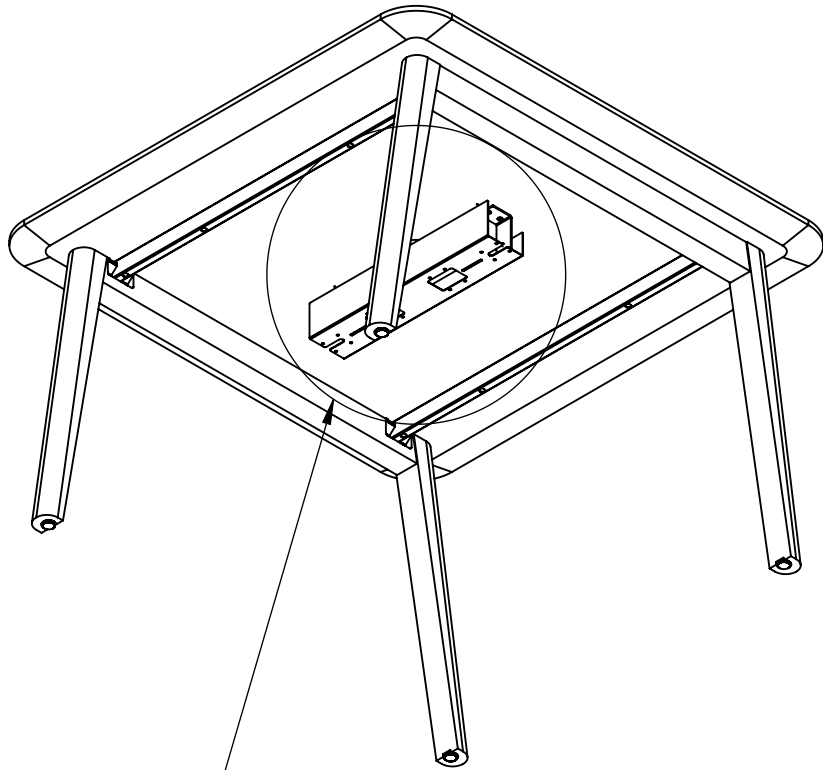

5

5

10 B

Adjust table height

+10mm

11

For cable tray assembling, look at assembling scheme provided with cable tray

WEBER
BÜRO