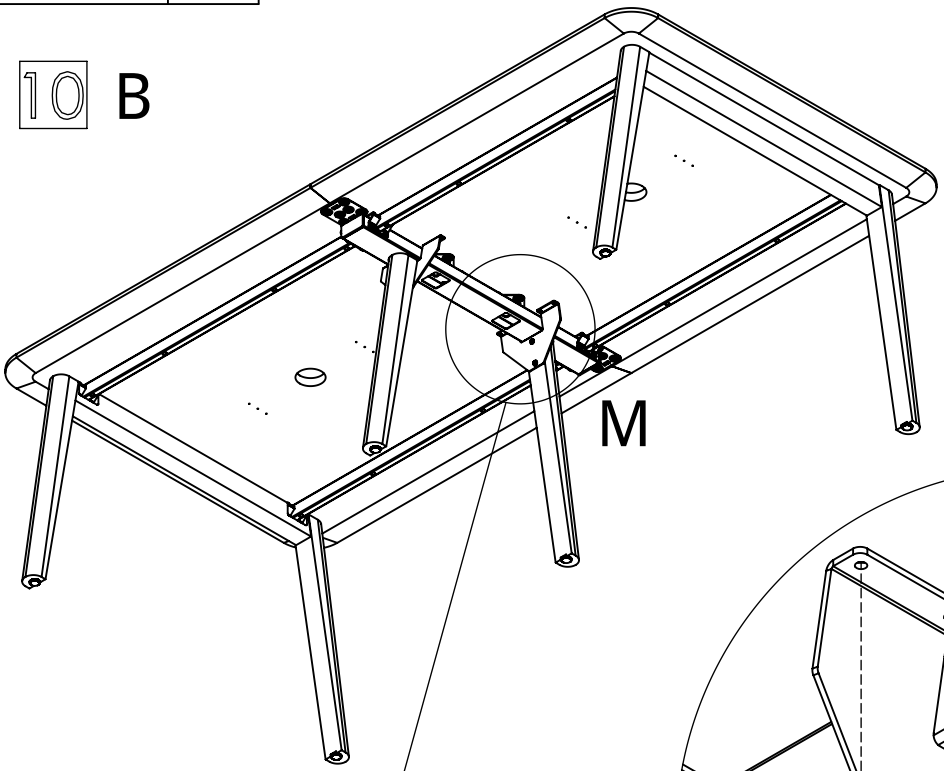

5

5

10 B

Adjust table height

+10mm

11

For cable tray assembling, look at assembling scheme provided with cable tray

WEBER
BÜRO