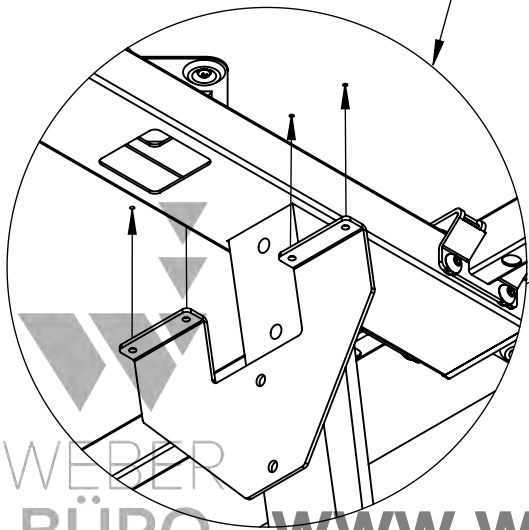

5

5

10 B

Adjust table height

+10mm

11

For cable tray assembling, look at assembling scheme provided with cable tray

WEBER
BÜRO