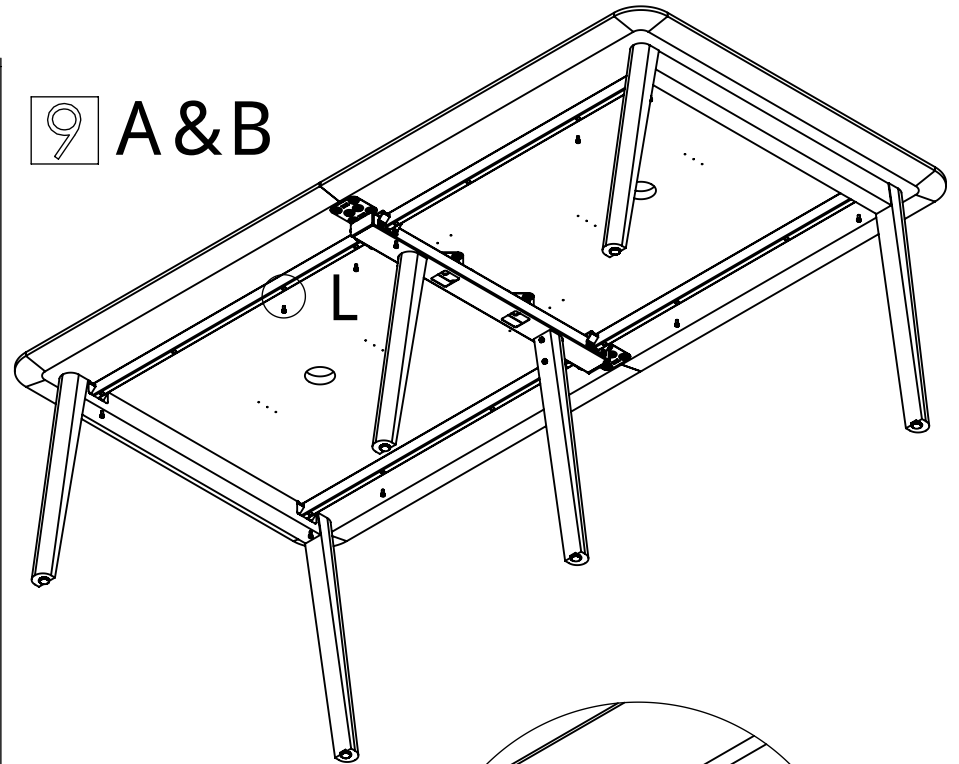

6

6

WEBER
BÜRO www.weberbuero.de

A&B