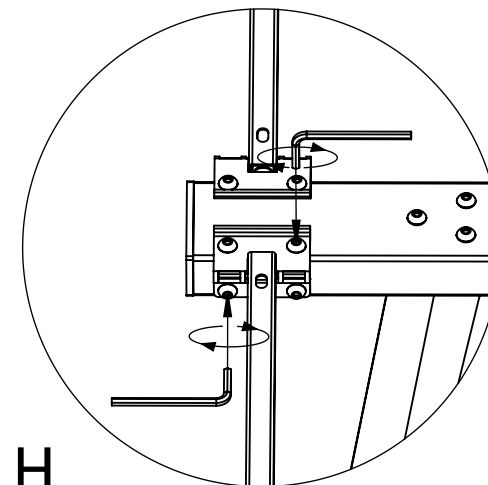

5 A&B

1

Desktop packaging cardboard

2 Tighten up