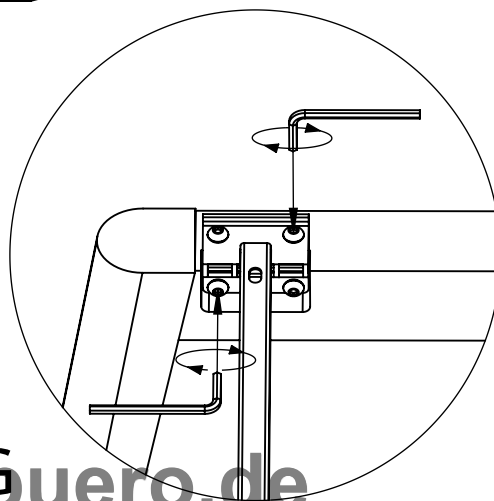

5 A&B

1

Desktop packaging cardboard

2 Tighten up