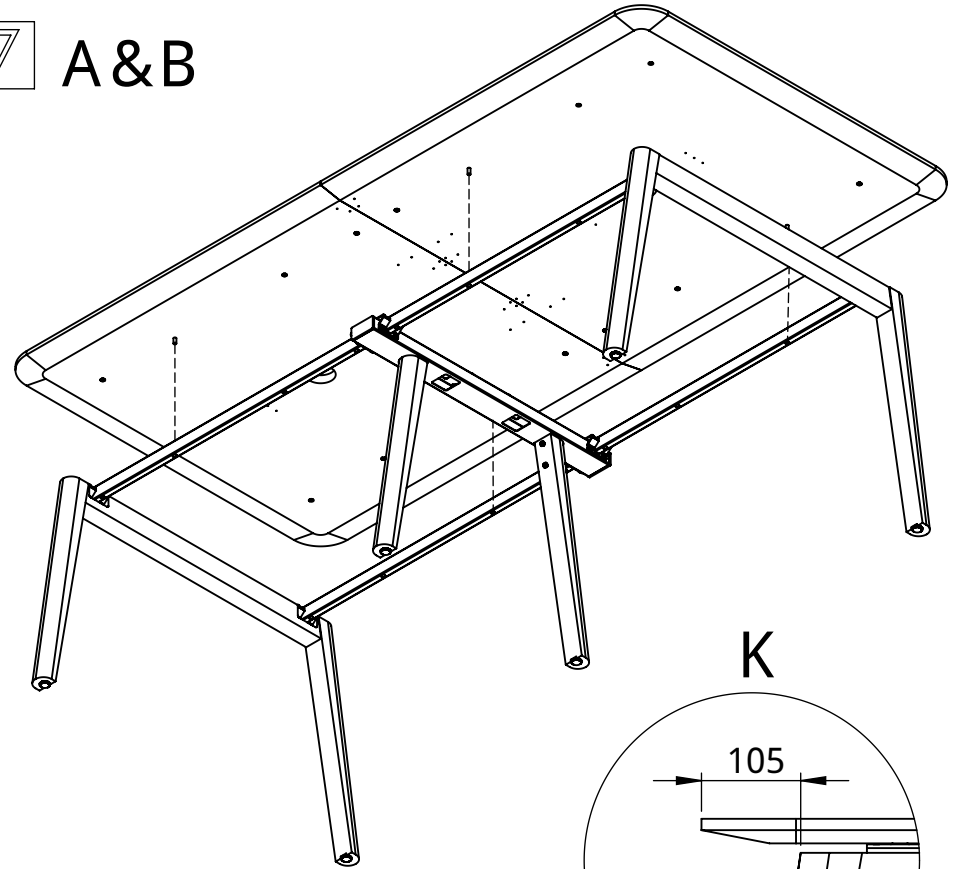

7 A&B

WEBER
BÜRO

www.weberbuero.de