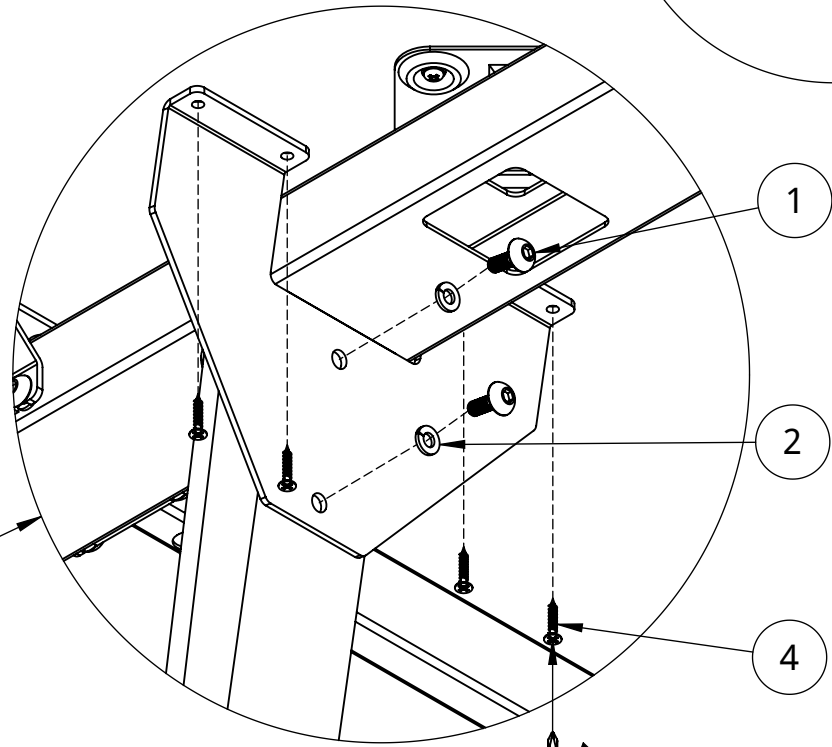

5

5

10 B

Adjust table height

+10mm

11

For cable tray assembling, look at assembling scheme provided with cable tray

WEBER
BÜRO