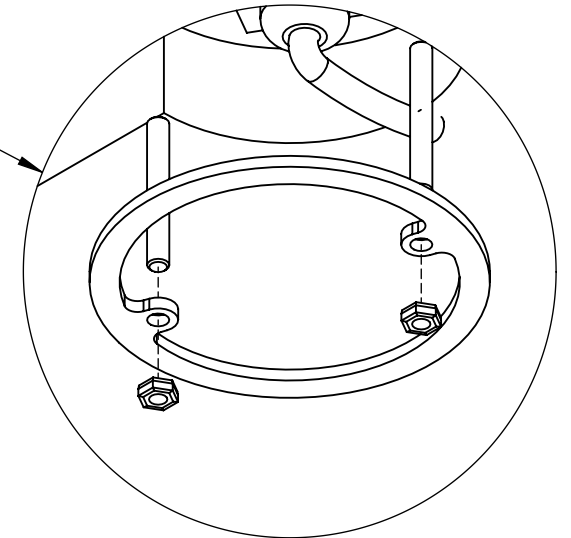

5

5

10 B

Adjust table height

+10mm

11

For cable tray assembling, look at assembling scheme provided with cable tray

WEBER
BÜRO