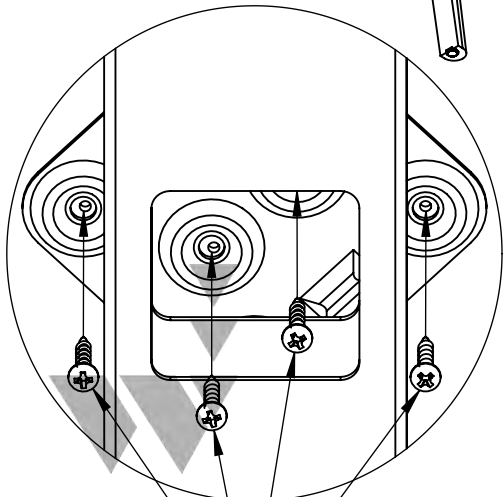

B

2)

1)

6

6

WEBER
BÜRO www.weberbuero.de

A&B

L

5

L

5

5