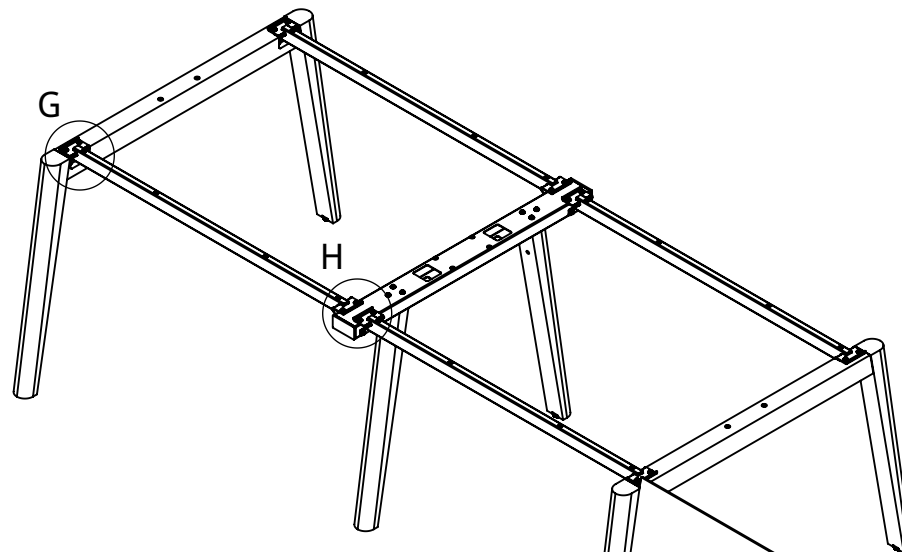

5 A&B

1

Desktop packaging cardboard

2 Tighten up