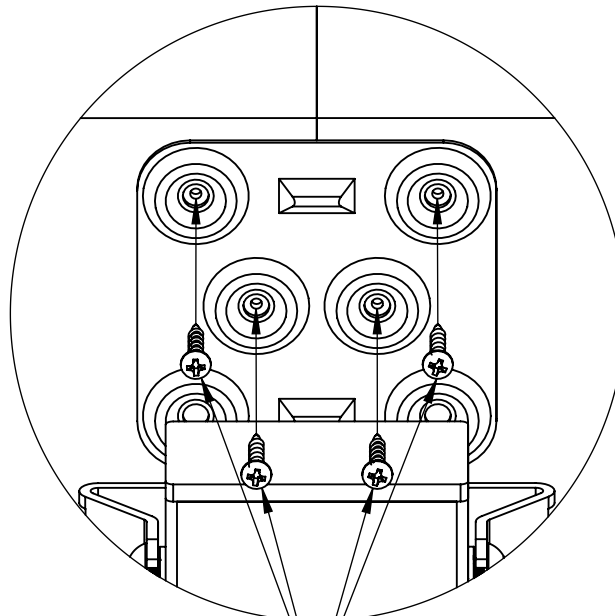

B

2)

1)

6

6

WEBER
BÜRO www.weberbuero.de

A&B

L

5

L

5

5