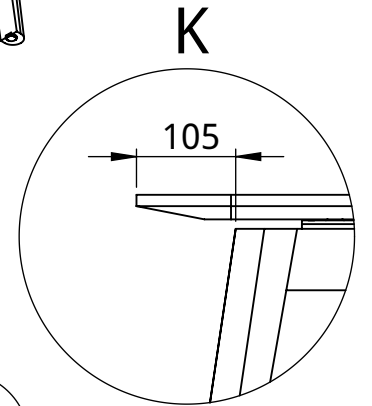

7 A&B

WEBER
BÜRO

www.weberbuero.de