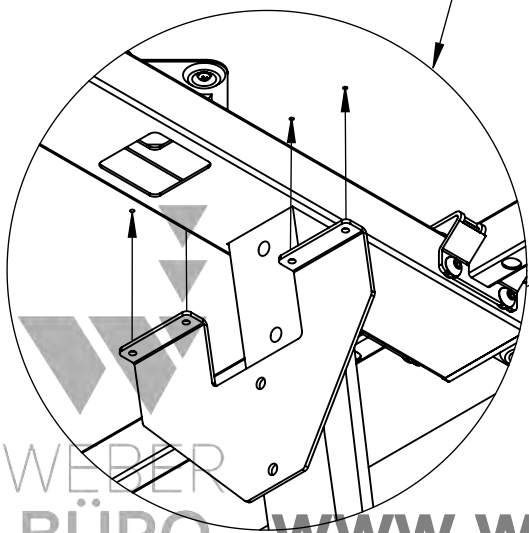

6

6

WEBER
BÜRO www.weberbuero.de

A&B

L

5

10 B

Adjust table height

+10mm

11

For cable tray assembling, look at assembling scheme provided with cable tray

WEBER
BÜRO

www.weberbuero.de