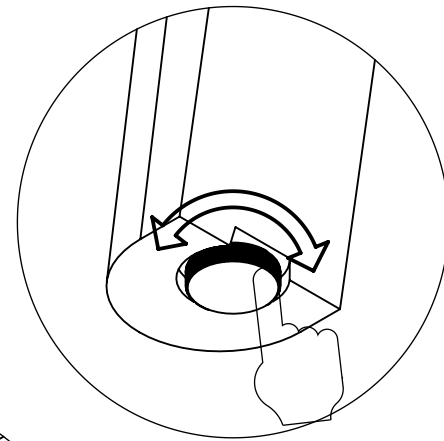

6

6

WEBER
BÜRO www.weberbuero.de

A&B

L

5

10 B

Adjust table height

+10mm

11

For cable tray assembling, look at assembling scheme provided with cable tray

WEBER
BÜRO

www.weberbuero.de