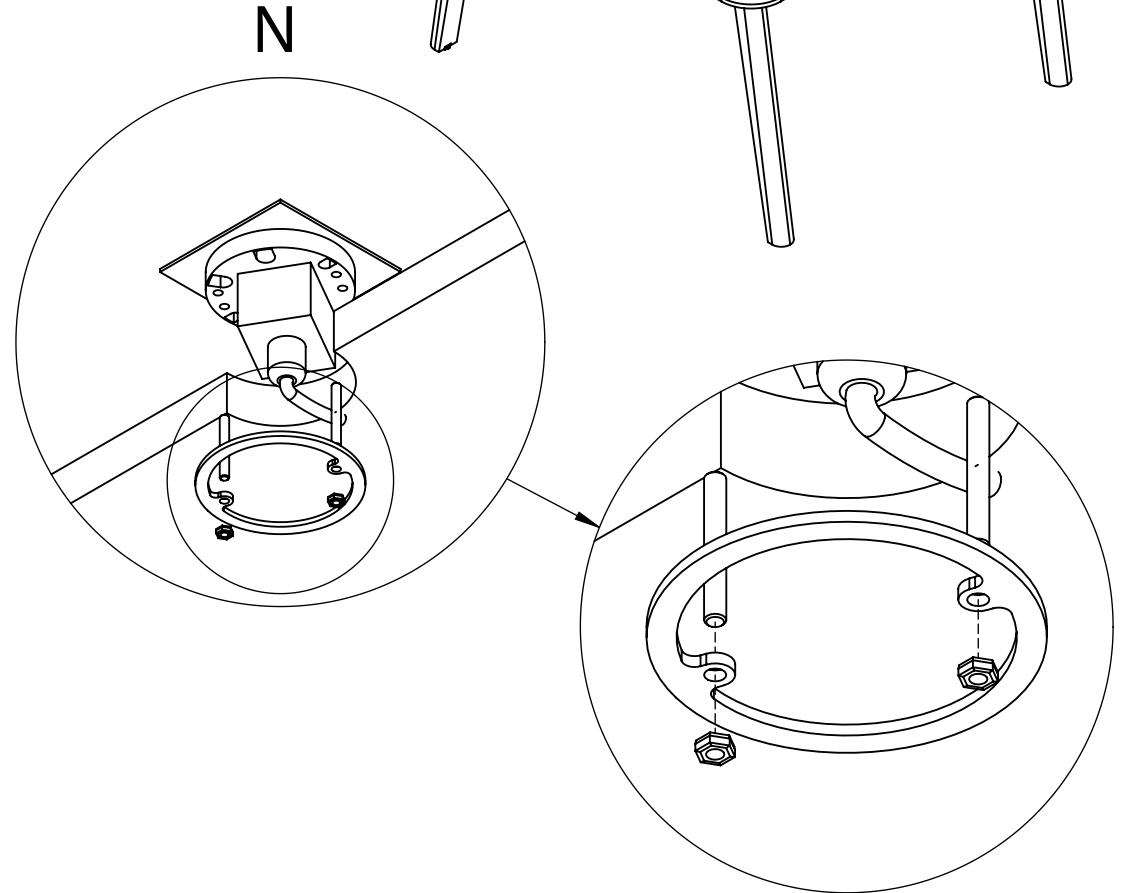

6

6

WEBER
BÜRO www.weberbuero.de

A&B

L

5

10 B

Adjust table height

+10mm

11

For cable tray assembling, look at assembling scheme provided with cable tray

WEBER
BÜRO

www.weberbuero.de