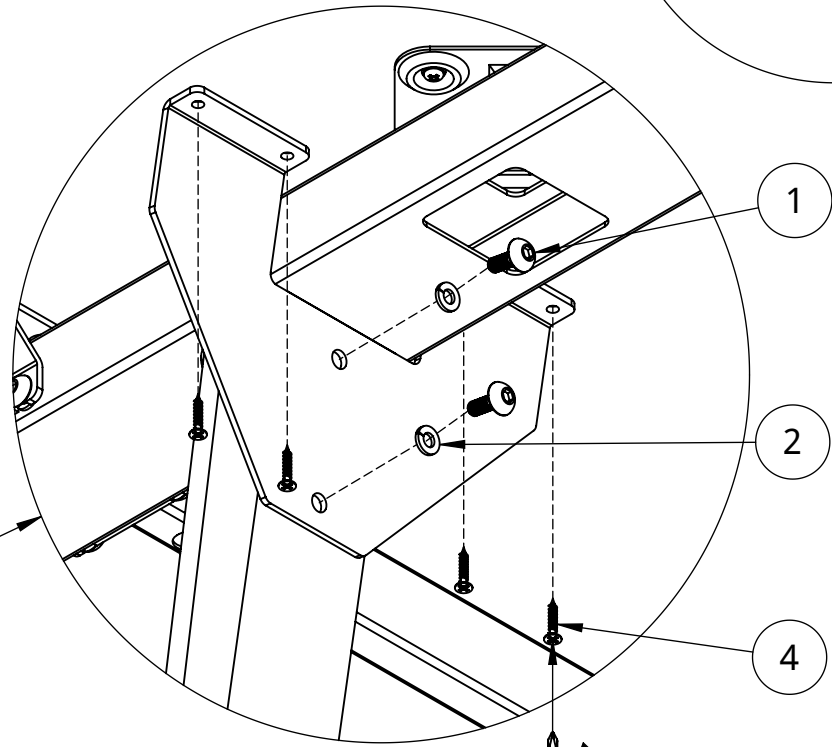

6

6

WEBER
BÜRO www.weberbuero.de

A&B

L

5

10 B

Adjust table height

+10mm

11

For cable tray assembling, look at assembling scheme provided with cable tray

WEBER
BÜRO

www.weberbuero.de