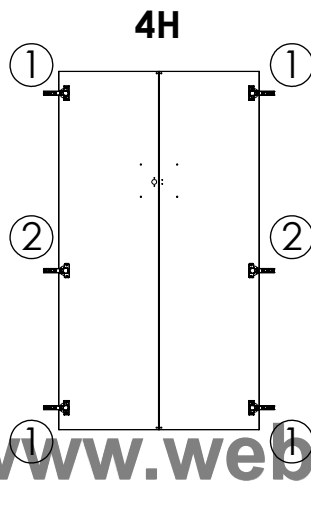

M60EC004

1 / 1

Assembling scheme

Required tools:

Hardware:

Hinge positions

1H/2H/3H

4H

5H

6H

4

With lock

<b>M60EC103</b>			①		②		③		
EN	Assembling scheme		15/18 M42B0001	x8	5/11x34 M42B0022	x8	∅8x30 M42H0001	x8	
DE	Montageschema								
FR	Schéma d'assemblage								
<p>a - x1</p>		<p>b - x1 c - x2 d - x1</p>		④		⑤		⑥	
				∅4/18 M45A3013	x8	∅10/13 M45A2029	x4	4.5x45 M42A0110	x2
				⑦		⑧		⑨	
				4,0x15 M42A0056	*	6,3x13 M42C0029	*	20x17 M42J0027	*