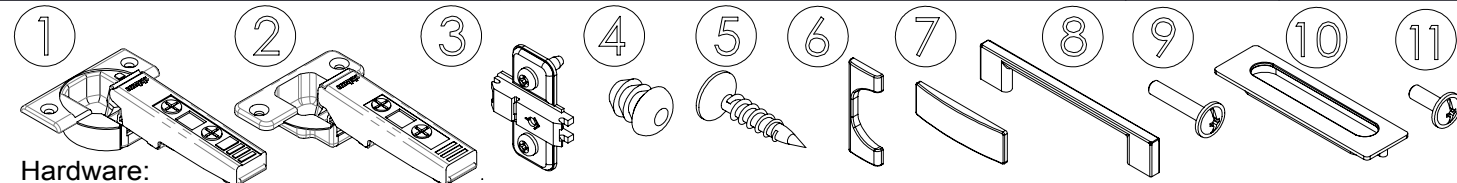

M60EC004

1 / 1

Assembling scheme

Required tools:

Hardware:

Hinge positions

1H/2H/3H

4H

5H

6H

4

With lock

<b>M60EC103</b>			①		②		③		
EN	Assembling scheme		15/18 M42B0001	x8	5/11x34 M42B0022	x8	∅8x30 M42H0001	x8	
DE	Montageschema								
FR	Schéma d'assemblage								
<p>a - x1</p>		<p>b - x1 c - x2 d - x1</p>		④		⑤		⑥	
				∅4/18 M45A3013	x8	∅10/13 M45A2029	x4	4.5x45 M42A0110	x2
				⑦		⑧		⑨	
				4,0x15 M42A0056	*	6,3x13 M42C0029	*	20x17 M42J0027	*