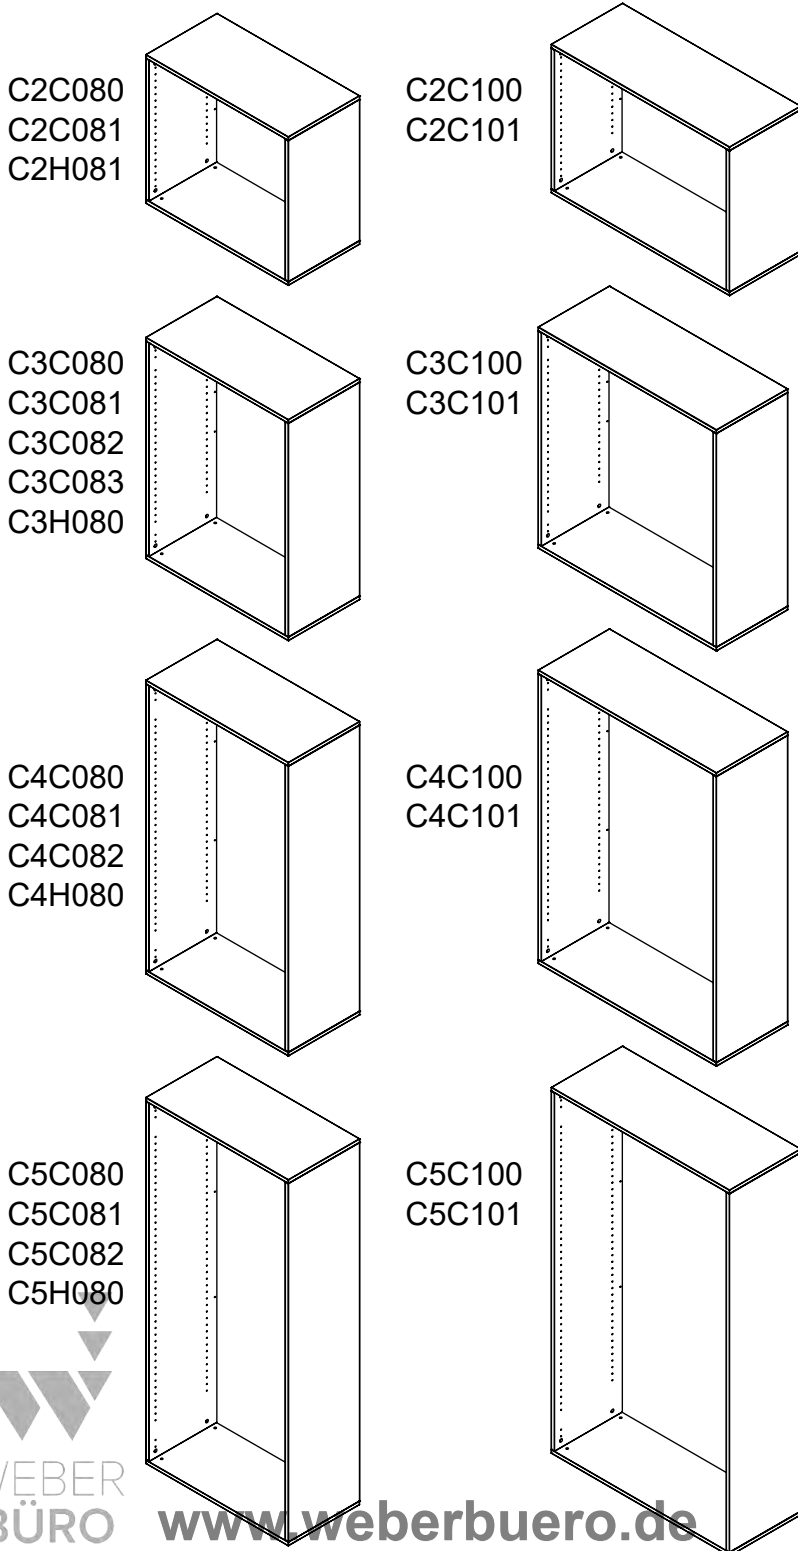

M60EC004

1 / 1

Assembling scheme

Required tools:

Hardware:

Hinge positions

1H/2H/3H

4H

5H

6H

4

With lock

<b>M60EC103</b>			①		②		③		
EN	Assembling scheme		15/18 M42B0001	x8	5/11x34 M42B0022	x8	∅8x30 M42H0001	x8	
DE	Montageschema								
FR	Schéma d'assemblage								
<p>a - x1</p>		<p>b - x1 c - x2 d - x1</p>		④		⑤		⑥	
				∅4/18 M45A3013	x8	∅10/13 M45A2029	x4	4.5x45 M42A0110	x2
				⑦		⑧		⑨	
				4,0x15 M42A0056	*	6,3x13 M42C0029	*	20x17 M42J0027	*