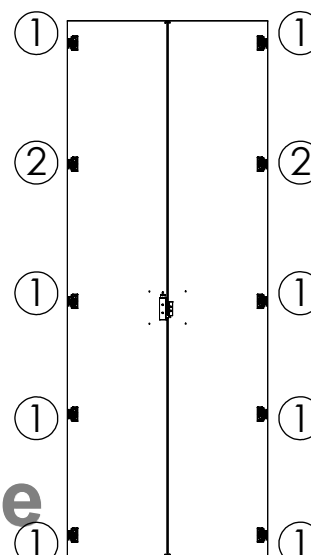

M60EC004

1 / 1

Assembling scheme

Required tools:

Hardware:

Hinge positions

1H/2H/3H

4H

5H

6H

4

With lock

<b>M60EC103</b>			①		②		③		
EN	Assembling scheme		15/18 M42B0001	x8	5/11x34 M42B0022	x8	∅8x30 M42H0001	x8	
DE	Montageschema								
FR	Schéma d'assemblage								
<p>a - x1</p>		<p>b - x1 c - x2 d - x1</p>		④		⑤		⑥	
				∅4/18 M45A3013	x8	∅10/13 M45A2029	x4	4.5x45 M42A0110	x2
				⑦		⑧		⑨	
				4,0x15 M42A0056	*	6,3x13 M42C0029	*	20x17 M42J0027	*