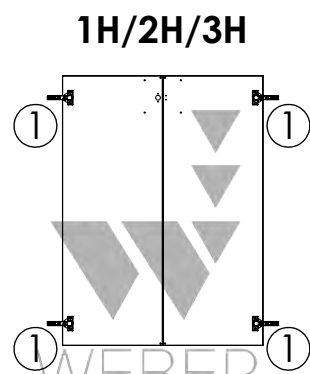

M60EC004

1 / 1

Assembling scheme

Required tools:

Hardware:

Hinge positions

1H/2H/3H

4H

5H

6H

4

With lock

<b>M60EC103</b>			①		②		③		
EN	Assembling scheme		15/18 M42B0001	x8	5/11x34 M42B0022	x8	∅8x30 M42H0001	x8	
DE	Montageschema								
FR	Schéma d'assemblage								
<p>a - x1</p>		<p>b - x1 c - x2 d - x1</p>		④		⑤		⑥	
				∅4/18 M45A3013	x8	∅10/13 M45A2029	x4	4.5x45 M42A0110	x2
				⑦		⑧		⑨	
				4,0x15 M42A0056	*	6,3x13 M42C0029	*	20x17 M42J0027	*