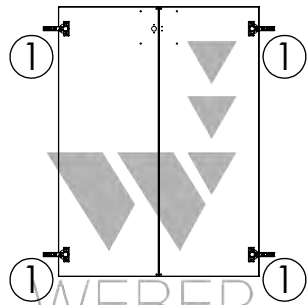

M60EC004

1 / 1

Assembling scheme

Required tools:

Hardware:

Hinge positions

1H/2H/3H

4H

5H

6H

4

With lock

M60EC103			①		②		③		
EN	Assembling scheme		15/18 M42B0001	x8	5/11x34 M42B0022	x8	∅8x30 M42H0001	x8	
DE	Montageschema								
FR	Schéma d'assemblage								
<p>a - x1</p>		<p>b - x1 c - x2 d - x1</p>		④		⑤		⑥	
				∅4/18 M45A3013	x8	∅10/13 M45A2029	x4	4.5x45 M42A0110	x2
				⑦		⑧		⑨	
				4,0x15 M42A0056	*	6,3x13 M42C0029	*	20x17 M42J0027	*