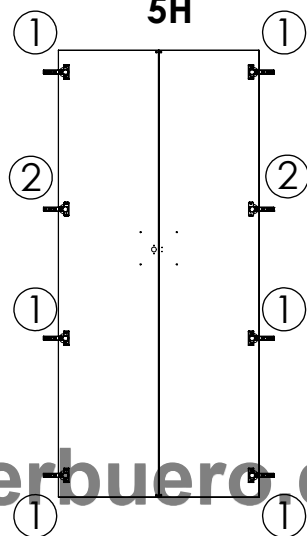

M60EC004

1 / 1

Assembling scheme

Required tools:

Hardware:

Hinge positions

1H/2H/3H

4H

5H

6H

4

With lock

M60EC103			①		②		③		
EN	Assembling scheme		15/18 M42B0001	x8	5/11x34 M42B0022	x8	∅8x30 M42H0001	x8	
DE	Montageschema								
FR	Schéma d'assemblage								
<p>a - x1</p>		<p>b - x1 c - x2 d - x1</p>		④		⑤		⑥	
				∅4/18 M45A3013	x8	∅10/13 M45A2029	x4	4.5x45 M42A0110	x2
				⑦		⑧		⑨	
				4,0x15 M42A0056	*	6,3x13 M42C0029	*	20x17 M42J0027	*