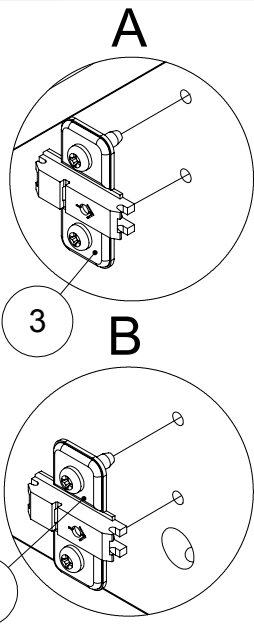

M60EC004

1 / 1

Assembling scheme

Required tools:

Hardware:

Hinge positions

1H/2H/3H

4H

5H

6H

4

With lock

M60EC103			①		②		③		
EN	Assembling scheme		15/18 M42B0001	x8	5/11x34 M42B0022	x8	∅8x30 M42H0001	x8	
DE	Montageschema								
FR	Schéma d'assemblage								
<p>a - x1</p>		<p>b - x1 c - x2 d - x1</p>		④		⑤		⑥	
				∅4/18 M45A3013	x8	∅10/13 M45A2029	x4	4.5x45 M42A0110	x2
				⑦		⑧		⑨	
				4,0x15 M42A0056	*	6,3x13 M42C0029	*	20x17 M42J0027	*