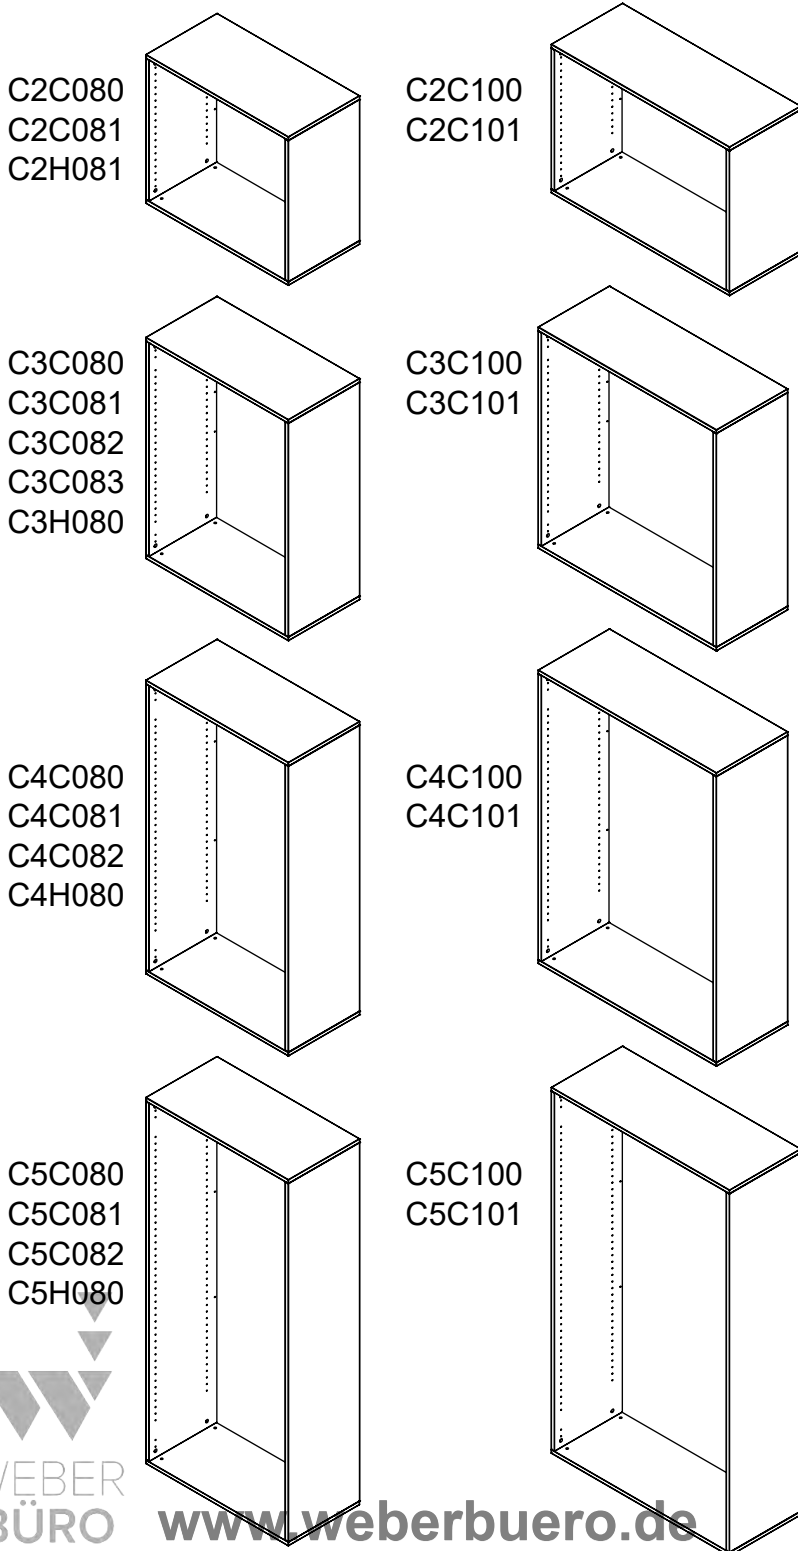

M60EC004

1 / 1

Assembling scheme

Required tools:

Hardware:

Hinge positions

1H/2H/3H

4H

5H

6H

4

With lock

M60EC103			①		②		③		
EN	Assembling scheme		15/18 M42B0001	x8	5/11x34 M42B0022	x8	∅8x30 M42H0001	x8	
DE	Montageschema								
FR	Schéma d'assemblage								
<p>a - x1</p>		<p>b - x1 c - x2 d - x1</p>		④		⑤		⑥	
				∅4/18 M45A3013	x8	∅10/13 M45A2029	x4	4.5x45 M42A0110	x2
				⑦		⑧		⑨	
				4,0x15 M42A0056	*	6,3x13 M42C0029	*	20x17 M42J0027	*