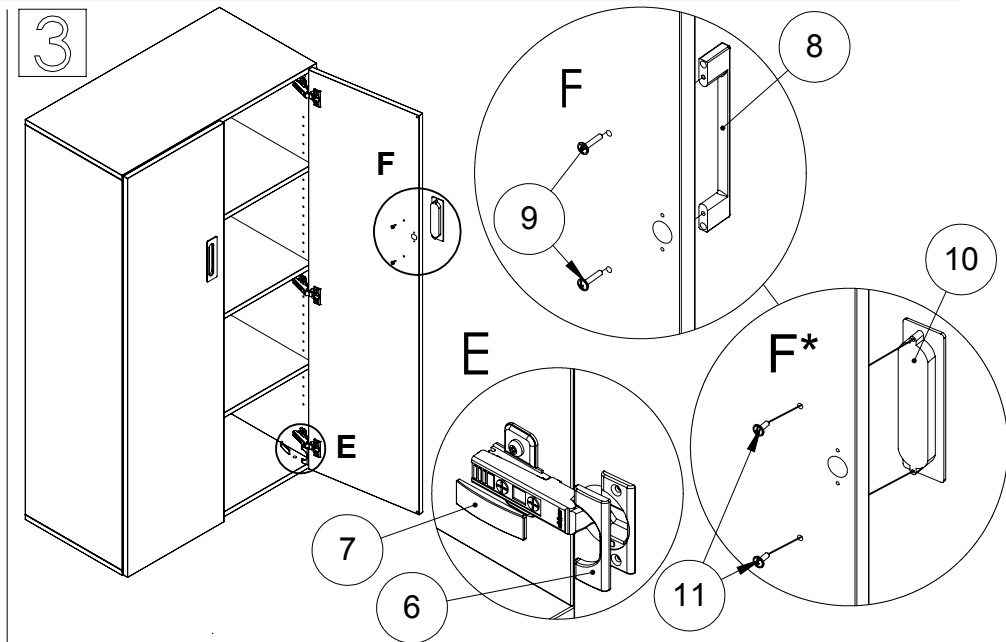

M60EC004

1 / 1

Assembling scheme

Required tools:

Hardware:

Hinge positions

1H/2H/3H

4H

5H

6H

4

With lock

M60EC103			①		②		③		
EN	Assembling scheme		15/18 M42B0001	x8	5/11x34 M42B0022	x8	∅8x30 M42H0001	x8	
DE	Montageschema								
FR	Schéma d'assemblage								
<p>a - x1</p>		<p>b - x1 c - x2 d - x1</p>		④		⑤		⑥	
				∅4/18 M45A3013	x8	∅10/13 M45A2029	x4	4.5x45 M42A0110	x2
				⑦		⑧		⑨	
				4,0x15 M42A0056	*	6,3x13 M42C0029	*	20x17 M42J0027	*