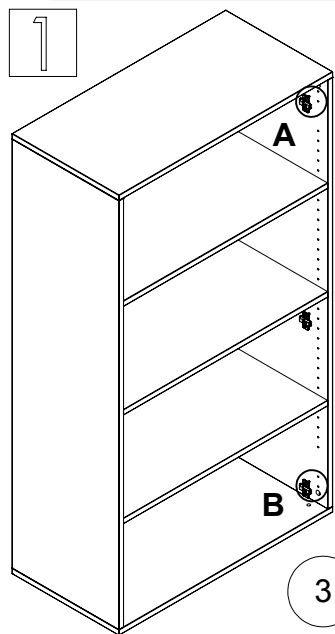

M60EC004

1 / 1

Assembling scheme

Required tools:

Hardware:

Hinge positions

1H/2H/3H

4H

5H

6H

4

With lock

M60EC103			①		②		③		
EN	Assembling scheme		15/18 M42B0001	x8	5/11x34 M42B0022	x8	∅8x30 M42H0001	x8	
DE	Montageschema								
FR	Schéma d'assemblage								
<p>a - x1</p>		<p>b - x1 c - x2 d - x1</p>		④		⑤		⑥	
				∅4/18 M45A3013	x8	∅10/13 M45A2029	x4	4.5x45 M42A0110	x2
				⑦		⑧		⑨	
				4,0x15 M42A0056	*	6,3x13 M42C0029	*	20x17 M42J0027	*