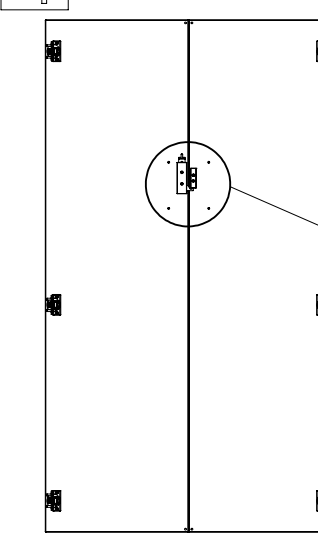

M60EC004

1 / 1

Assembling scheme

Required tools:

Hardware:

Hinge positions

1H/2H/3H

4H

5H

6H

4

With lock

M60EC103			①		②		③		
EN	Assembling scheme		15/18 M42B0001	x8	5/11x34 M42B0022	x8	∅8x30 M42H0001	x8	
DE	Montageschema								
FR	Schéma d'assemblage								
<p>a - x1</p>		<p>b - x1 c - x2 d - x1</p>		④		⑤		⑥	
				∅4/18 M45A3013	x8	∅10/13 M45A2029	x4	4.5x45 M42A0110	x2
				⑦		⑧		⑨	
				4,0x15 M42A0056	*	6,3x13 M42C0029	*	20x17 M42J0027	*