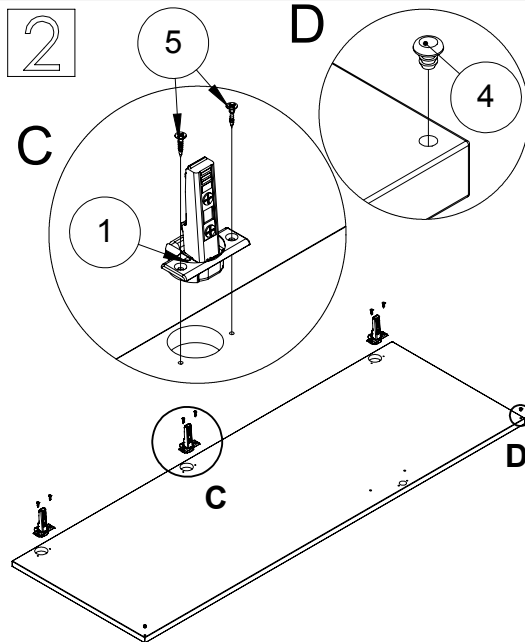

M60EC004

1 / 1

Assembling scheme

Required tools:

Hardware:

Hinge positions

1H/2H/3H

4H

5H

6H

4

With lock

M60EC103			①		②		③		
EN	Assembling scheme		15/18 M42B0001	x8	5/11x34 M42B0022	x8	∅8x30 M42H0001	x8	
DE	Montageschema								
FR	Schéma d'assemblage								
<p>a - x1</p>		<p>b - x1 c - x2 d - x1</p>		④		⑤		⑥	
				∅4/18 M45A3013	x8	∅10/13 M45A2029	x4	4.5x45 M42A0110	x2
				⑦		⑧		⑨	
				4,0x15 M42A0056	*	6,3x13 M42C0029	*	20x17 M42J0027	*