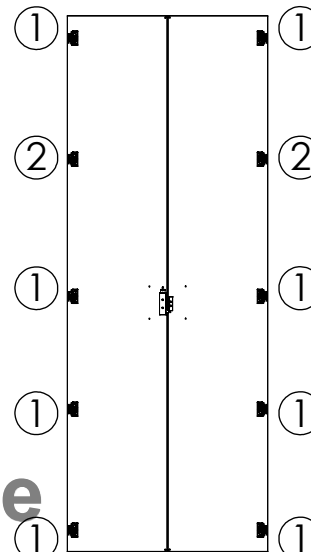

M60EC004

1 / 1

Assembling scheme

Required tools:

Hardware:

Hinge positions

1H/2H/3H

4H

5H

6H

4

With lock

M60EC103			①		②		③		
EN	Assembling scheme		15/18 M42B0001	x8	5/11x34 M42B0022	x8	∅8x30 M42H0001	x8	
DE	Montageschema								
FR	Schéma d'assemblage								
<p>a - x1</p>		<p>b - x1 c - x2 d - x1</p>		④		⑤		⑥	
				∅4/18 M45A3013	x8	∅10/13 M45A2029	x4	4.5x45 M42A0110	x2
				⑦		⑧		⑨	
				4,0x15 M42A0056	*	6,3x13 M42C0029	*	20x17 M42J0027	*