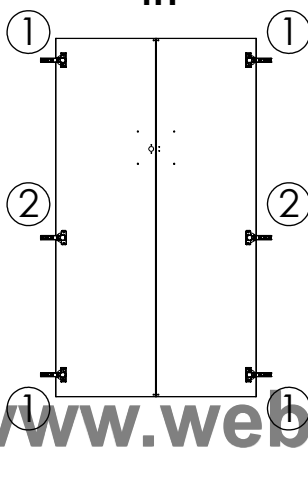

M60EC004

1 / 1

Assembling scheme

Required tools:

Hardware:

Hinge positions

1H/2H/3H

4H

5H

6H

4

With lock

M60EC103			①		②		③		
EN	Assembling scheme		15/18 M42B0001	x8	5/11x34 M42B0022	x8	∅8x30 M42H0001	x8	
DE	Montageschema								
FR	Schéma d'assemblage								
<p>a - x1</p>		<p>b - x1 c - x2 d - x1</p>		④		⑤		⑥	
				∅4/18 M45A3013	x8	∅10/13 M45A2029	x4	4.5x45 M42A0110	x2
				⑦		⑧		⑨	
				4,0x15 M42A0056	*	6,3x13 M42C0029	*	20x17 M42J0027	*