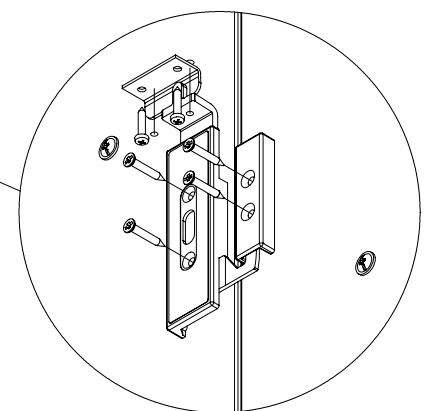

M60EC004

1 / 1

Assembling scheme

Required tools:

Hardware:

Hinge positions

1H/2H/3H

4H

5H

6H

4

With lock

M60EC103			①		②		③		
EN	Assembling scheme		15/18 M42B0001	x8	5/11x34 M42B0022	x8	∅8x30 M42H0001	x8	
DE	Montageschema								
FR	Schéma d'assemblage								
<p>a - x1</p>		<p>b - x1 c - x2 d - x1</p>		④		⑤		⑥	
				∅4/18 M45A3013	x8	∅10/13 M45A2029	x4	4.5x45 M42A0110	x2
				⑦		⑧		⑨	
				4,0x15 M42A0056	*	6,3x13 M42C0029	*	20x17 M42J0027	*