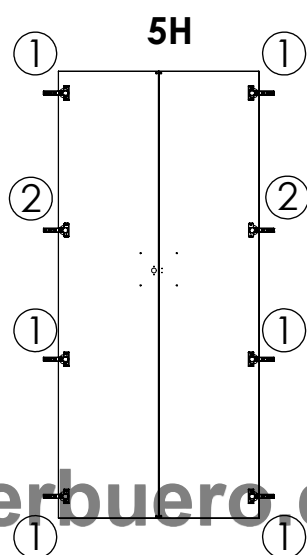

M60EC004

1 / 1

Assembling scheme

Required tools:

Hardware:

Hinge positions

1H/2H/3H

4H

5H

6H

4

With lock

M60EC103			①		②		③		
EN	Assembling scheme		15/18 M42B0001	x8	5/11x34 M42B0022	x8	∅8x30 M42H0001	x8	
DE	Montageschema								
FR	Schéma d'assemblage								
<p>a - x1</p>		<p>b - x1 c - x2 d - x1</p>		④		⑤		⑥	
				∅4/18 M45A3013	x8	∅10/13 M45A2029	x4	4.5x45 M42A0110	x2
				⑦		⑧		⑨	
				4,0x15 M42A0056	*	6,3x13 M42C0029	*	20x17 M42J0027	*