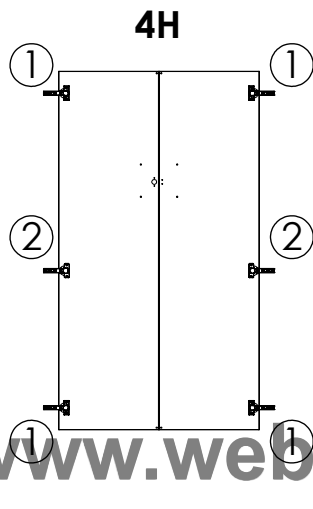

M60EC004

1 / 1

Assembling scheme

Required tools:

Hardware:

Hinge positions

1H/2H/3H

4H

5H

6H

4

With lock

M60EC103			①		②		③		
EN	Assembling scheme		15/18 M42B0001	x8	5/11x34 M42B0022	x8	∅8x30 M42H0001	x8	
DE	Montageschema								
FR	Schéma d'assemblage								
<p>a - x1</p>		<p>b - x1 c - x2 d - x1</p>		④		⑤		⑥	
				∅4/18 M45A3013	x8	∅10/13 M45A2029	x4	4.5x45 M42A0110	x2
				⑦		⑧		⑨	
				4,0x15 M42A0056	*	6,3x13 M42C0029	*	20x17 M42J0027	*