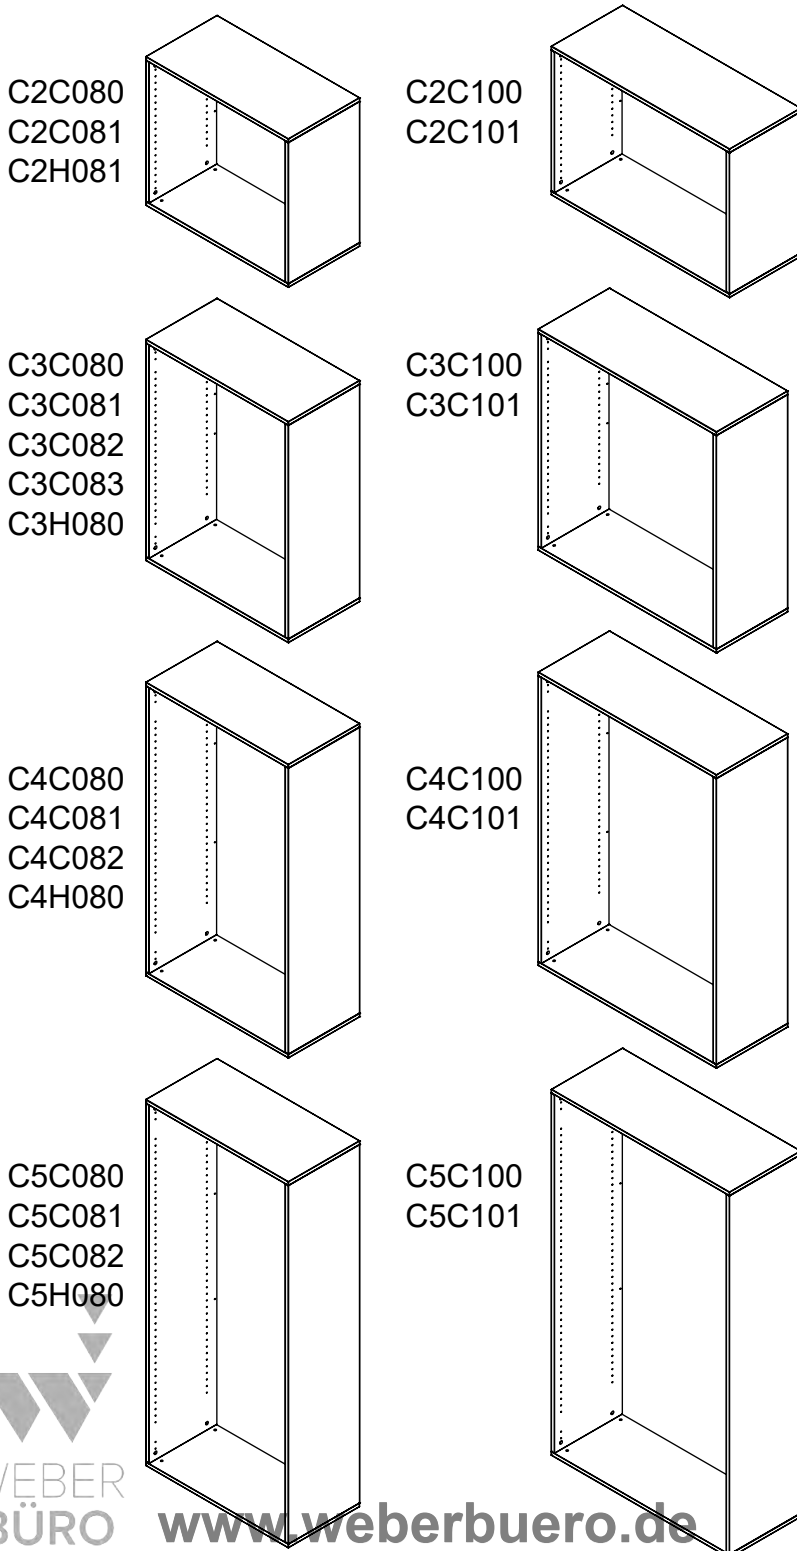

M60EC004

1 / 1

Assembling scheme

Required tools:

Hardware:

Hinge positions

1H/2H/3H

4H

5H

6H

4

With lock

M60EC103			①		②		③		
EN	Assembling scheme		15/18 M42B0001	x8	5/11x34 M42B0022	x8	∅8x30 M42H0001	x8	
DE	Montageschema								
FR	Schéma d'assemblage								
<p>a - x1</p>		<p>b - x1 c - x2 d - x1</p>		④		⑤		⑥	
				∅4/18 M45A3013	x8	∅10/13 M45A2029	x4	4.5x45 M42A0110	x2
				⑦		⑧		⑨	
				4,0x15 M42A0056	*	6,3x13 M42C0029	*	20x17 M42J0027	*