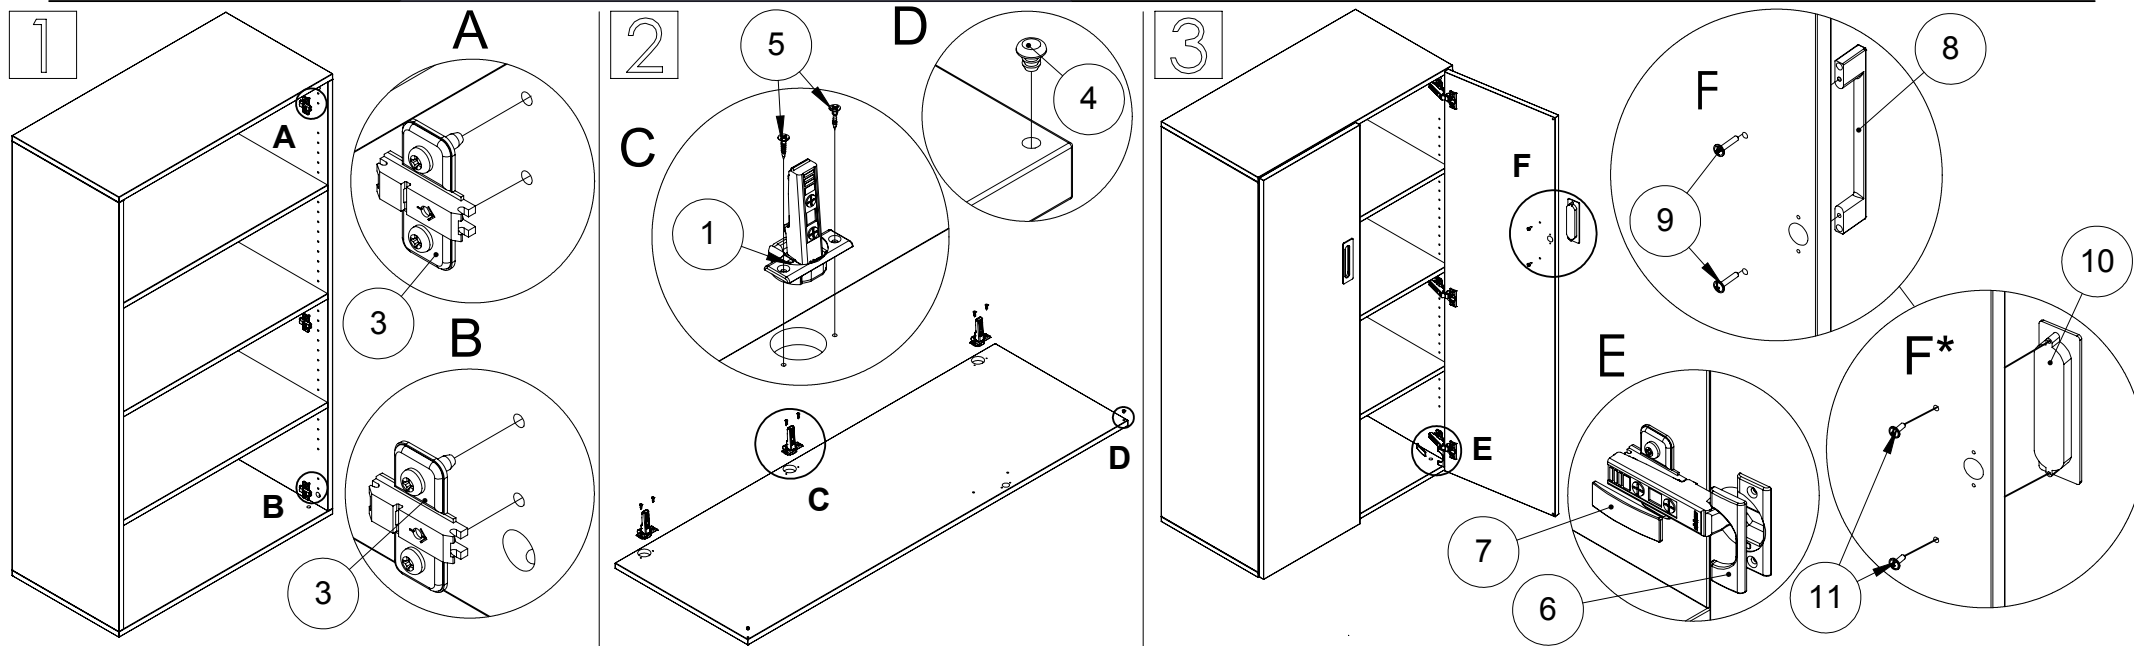

M60EC004

1 / 1

Assembling scheme

Required tools:

Hardware:

Hinge positions

1H/2H/3H

4H

5H

6H

4

With lock

M60EC103			①		②		③		
EN	Assembling scheme		15/18 M42B0001	x8	5/11x34 M42B0022	x8	∅8x30 M42H0001	x8	
DE	Montageschema								
FR	Schéma d'assemblage								
<p>a - x1</p>		<p>b - x1 c - x2 d - x1</p>		④		⑤		⑥	
				∅4/18 M45A3013	x8	∅10/13 M45A2029	x4	4.5x45 M42A0110	x2
				⑦		⑧		⑨	
				4,0x15 M42A0056	*	6,3x13 M42C0029	*	20x17 M42J0027	*