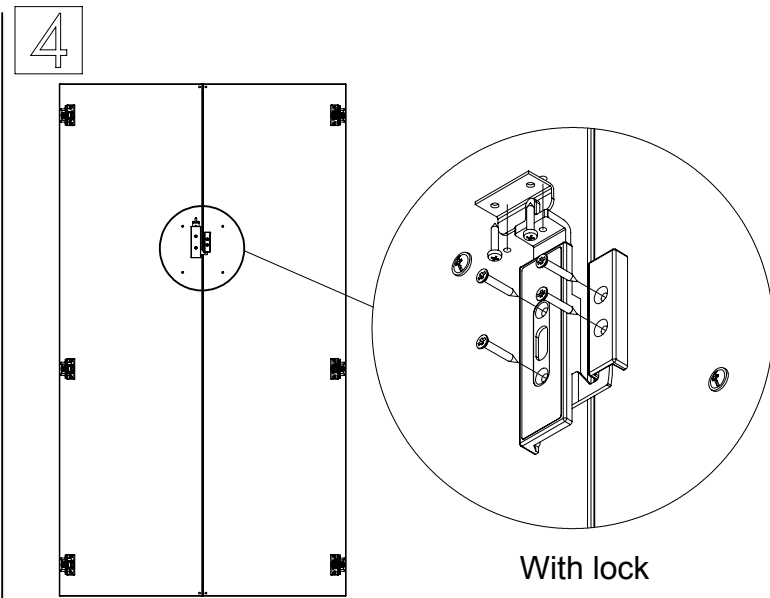

M60EC004

1 / 1

Assembling scheme

Required tools:

Hardware:

Hinge positions

1H/2H/3H

4H

5H

6H

4

With lock

M60EC103			①		②		③		
EN	Assembling scheme		15/18 M42B0001	x8	5/11x34 M42B0022	x8	∅8x30 M42H0001	x8	
DE	Montageschema								
FR	Schéma d'assemblage								
<p>a - x1</p>		<p>b - x1 c - x2 d - x1</p>		④		⑤		⑥	
				∅4/18 M45A3013	x8	∅10/13 M45A2029	x4	4.5x45 M42A0110	x2
				⑦		⑧		⑨	
				4,0x15 M42A0056	*	6,3x13 M42C0029	*	20x17 M42J0027	*