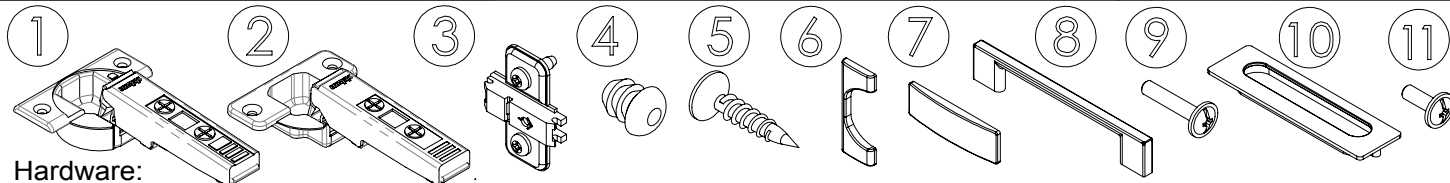

M60EC004

1 / 1

Assembling scheme

Required tools:

Hardware:

Hinge positions

1H/2H/3H

4H

5H

6H

4

With lock

M60EC103			①		②		③		
EN	Assembling scheme		15/18 M42B0001	x8	5/11x34 M42B0022	x8	∅8x30 M42H0001	x8	
DE	Montageschema								
FR	Schéma d'assemblage								
<p>a - x1</p>		<p>b - x1 c - x2 d - x1</p>		④		⑤		⑥	
				∅4/18 M45A3013	x8	∅10/13 M45A2029	x4	4.5x45 M42A0110	x2
				⑦		⑧		⑨	
				4,0x15 M42A0056	*	6,3x13 M42C0029	*	20x17 M42J0027	*