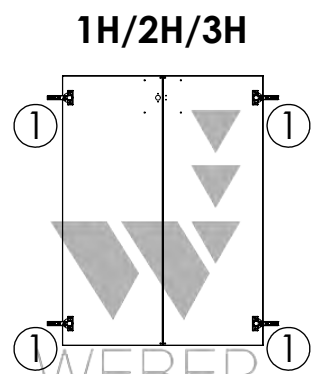

M60EC004

1 / 1

Assembling scheme

Required tools:

Hardware:

Hinge positions

1H/2H/3H

4H

5H

6H

4

With lock

M60EC103			①		②		③		
EN	Assembling scheme		15/18 M42B0001	x8	5/11x34 M42B0022	x8	∅8x30 M42H0001	x8	
DE	Montageschema								
FR	Schéma d'assemblage								
<p>a - x1</p>		<p>b - x1 c - x2 d - x1</p>		④		⑤		⑥	
				∅4/18 M45A3013	x8	∅10/13 M45A2029	x4	4.5x45 M42A0110	x2
				⑦		⑧		⑨	
				4,0x15 M42A0056	*	6,3x13 M42C0029	*	20x17 M42J0027	*