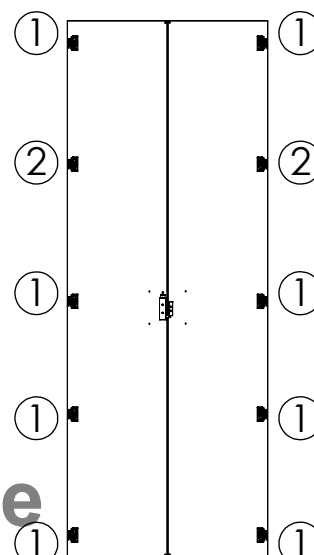

M60EC004

1 / 1

Assembling scheme

Required tools:

Hardware:

Hinge positions

1H/2H/3H

4H

5H

6H

4

With lock

M60EC103			①		②		③		
EN	Assembling scheme		15/18 M42B0001	x8	5/11x34 M42B0022	x8	∅8x30 M42H0001	x8	
DE	Montageschema								
FR	Schéma d'assemblage								
<p>a - x1</p>		<p>b - x1 c - x2 d - x1</p>		④		⑤		⑥	
				∅4/18 M45A3013	x8	∅10/13 M45A2029	x4	4.5x45 M42A0110	x2
				⑦		⑧		⑨	
				4,0x15 M42A0056	*	6,3x13 M42C0029	*	20x17 M42J0027	*