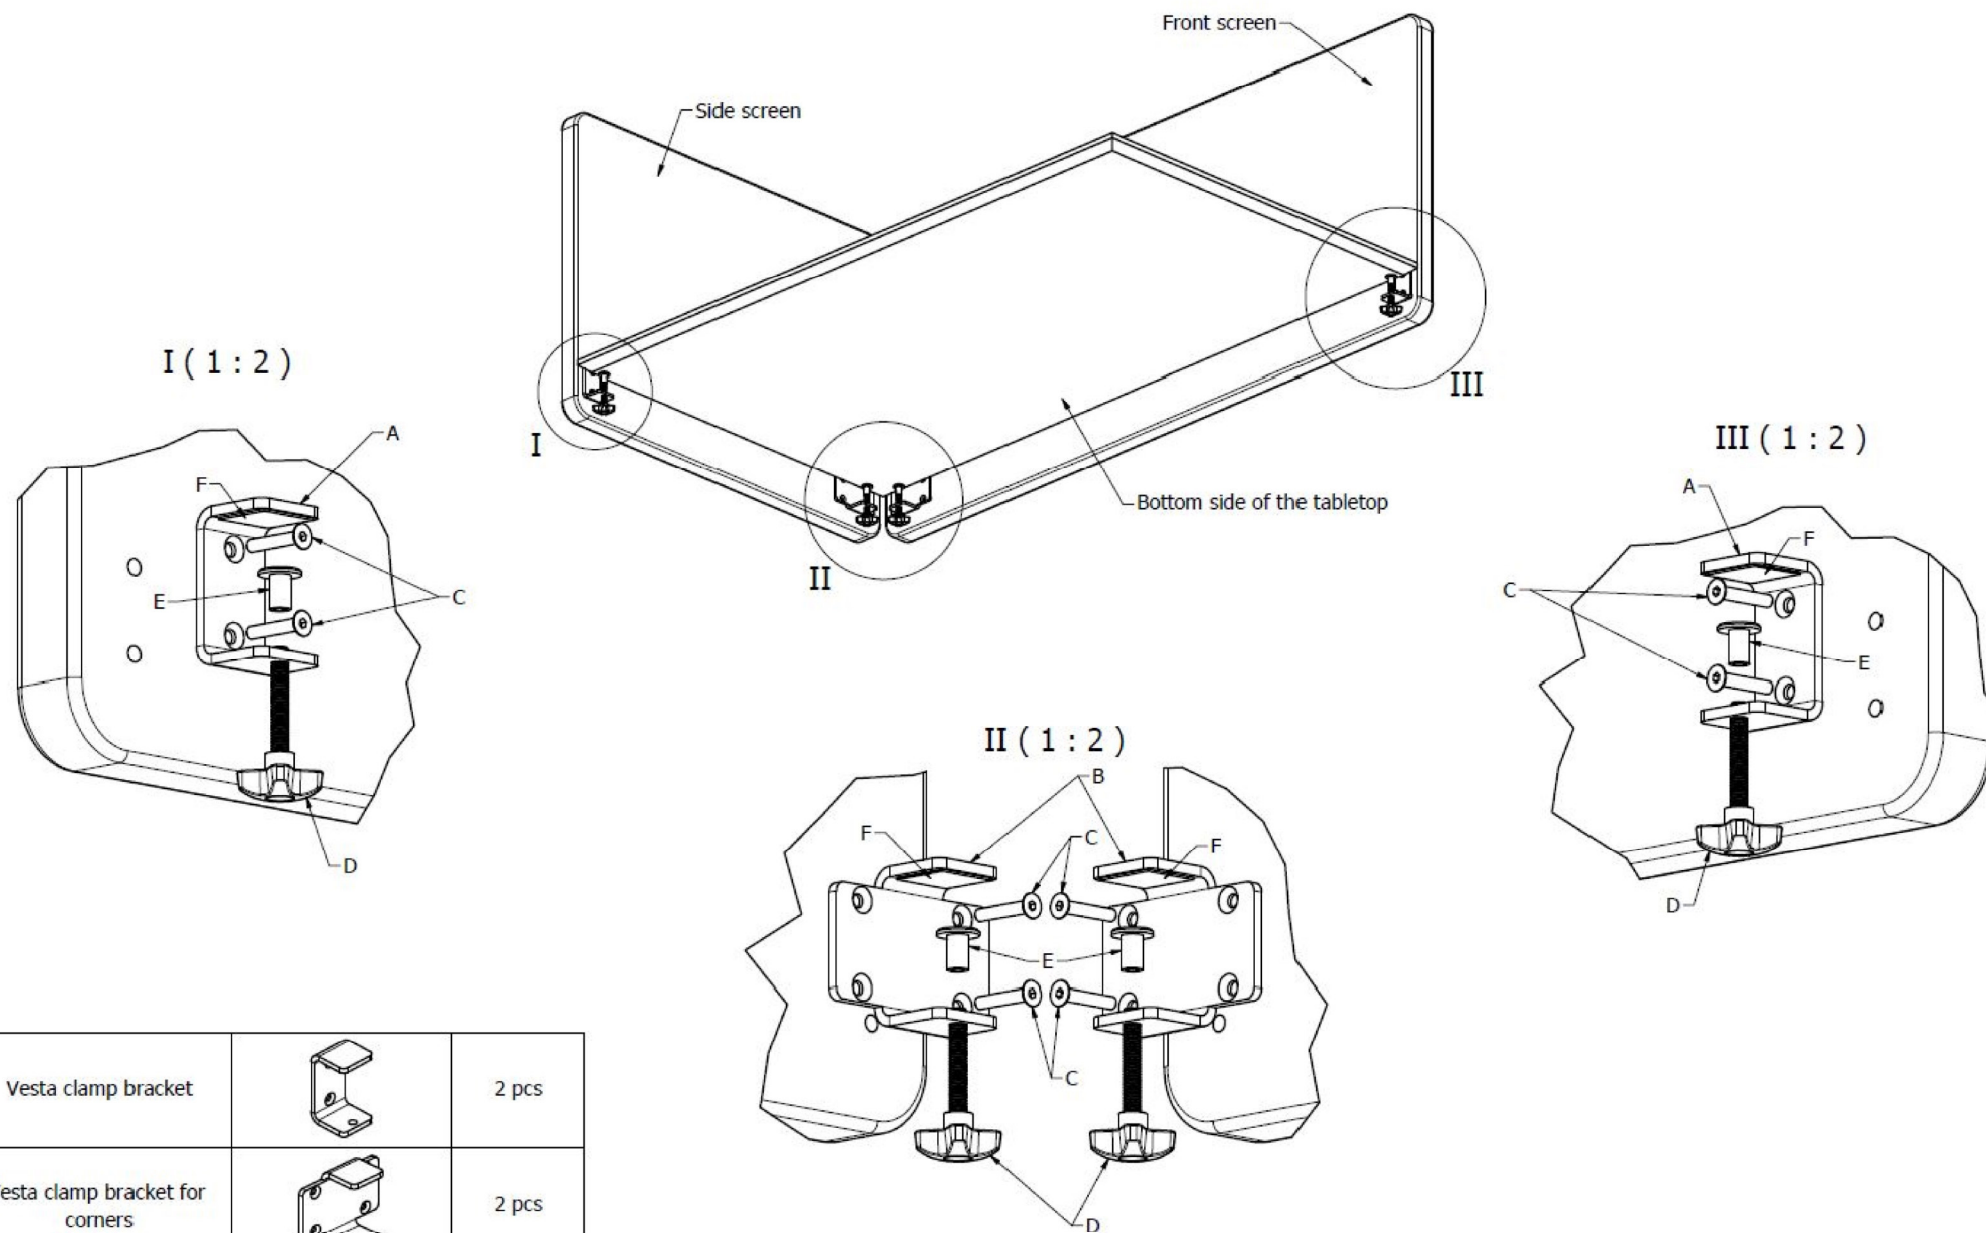

SI 083 Vesta clamp bracket system for corners

| | | | |
|---|---------------------------------|---|-------|
| A | Vesta clamp bracket |  | 2 pcs |
| B | Vesta clamp bracket for corners |  | 2 pcs |
| C | Screw M6 x 35 DIN7991 |  | 8 pcs |
| D | Handle with screw |  | 4 pcs |
| E | Threaded metal head M8 |  | 4 pcs |